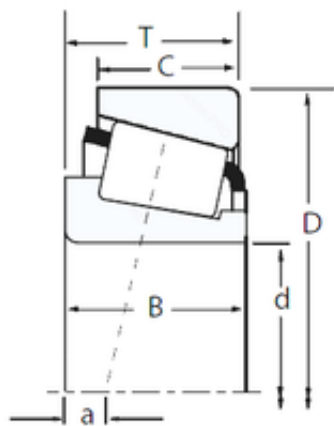

## Germany taper roller bearing 32215 timken bearing

Bearing No. 32215

Size	75x130x33.25 mm
Bore Diameter	75 mm
Outer Diameter	130 mm
Width	33,25 mm
d	75 mm
D	130 mm
T	33,25 mm
B	31 mm
C	27 mm
R	2 mm
r	1,5 mm
Weight	1,69 Kg
Dynamic load rating radial (C)	184 kN
Calculation factor (e)	0,44