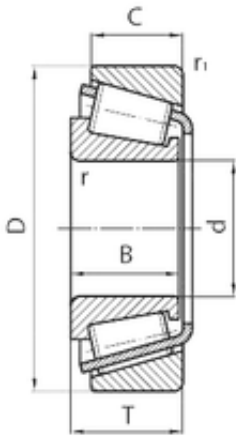

PRECISION BEARING CORP

good price timken taper roller bearing
KJLM104948/NP658549

Bearing No. KJLM104948/NP658549

| | |
|----------------|---------------|
| Size | 50x82x24.5 mm |
| Bore Diameter | 50 mm |
| Outer Diameter | 82 mm |
| Width | 24,5 mm |
| d | 50 mm |
| D | 82 mm |
| T | 24,5 mm |
| B | 21,5 mm |
| C | 20 mm |

KJLM104948/NP658549 Bearing 2D drawings and 3D CAD models