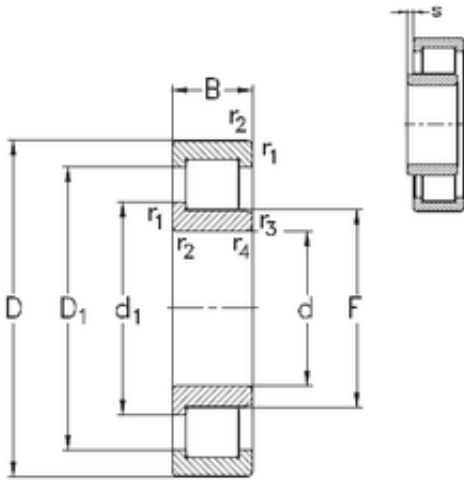

## 170 mm x 310 mm x 86 mm NKE NJ2234-E-MA6 cylindrical roller bearings

Bearing No. NJ2234-E-MA6

|                               |               |
|-------------------------------|---------------|
| Size                          | 170x310x86 mm |
| Bore Diameter                 | 170 mm        |
| Outer Diameter                | 310 mm        |
| Width                         | 86 mm         |
| d                             | 170 mm        |
| F                             | 205 mm        |
| D                             | 310 mm        |
| B                             | 86 mm         |
| C                             | 86 mm         |
| r1 min.                       | 4 mm          |
| r2 min.                       | 4 mm          |
| r3 min.                       | 4 mm          |
| r4 min.                       | 4 mm          |
| S                             | 7,2 mm        |
| Weight                        | 30 Kg         |
| Basic dynamic load rating (C) | 1078 kN       |
| Basic static load rating (C0) | 1421 kN       |

NJ2234-E-MA6 Bearing 2D drawings and 3D CAD models