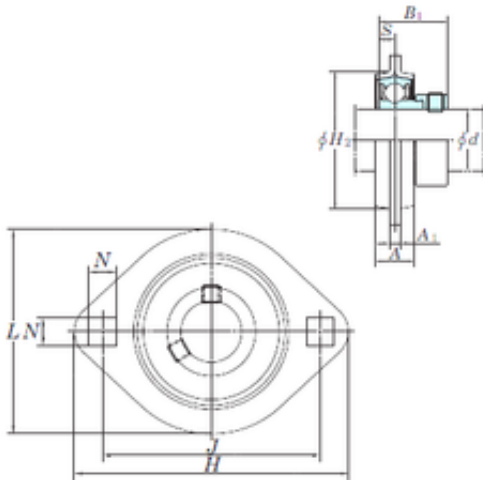

PRECISION BEARING CORP

KOYO SAPFL207-20 bearing units

Bearing No. SAPFL207-20

SAPFL207-20 Bearing 2D drawings and 3D CAD models

Bore Diameter	31.75 mm
Width	36,5 mm
d	31.75 mm
A	22 mm
A1	5,2 mm
B	36,5 mm
H	122 mm
H2	81 mm
J	100 mm
L	94 mm
N	11 mm
S	8,5 mm
Bolt (G)	M10
Weight	0,74 Kg
Basic dynamic load rating (C)	25,7 kN
Basic static load rating (C0)	15,4 kN
Category	Bearings
Inventory	0.0
Manufacturer Name	KOYO
Minimum Buy Quantity	N/A
Weight / Kilogram	0
Product Group	M06110