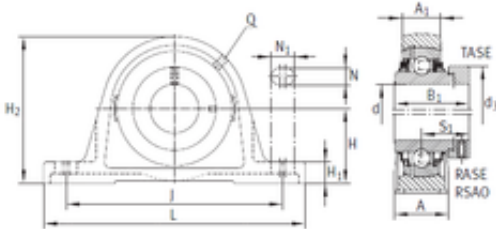

PRECISION BEARING CORP

INA RASE60-N bearing units

RASE60-N Bearing 2D drawings and 3D CAD models

Bearing No. RASE60-N

Bore Diameter	60 mm
d	60 mm
S1	46,8 mm
Thread (Q)	Rp1/8
d3	84 mm
A	60 mm
A1	42 mm
B1	77,9 mm
H	69,9 mm
H1	25 mm
H2	140 mm
J	190 mm
L	240 mm
N	18 mm
N1	28 mm
Weight	4,79 Kg
Basic dynamic load rating (C)	52 kN
Category	Bearings
Inventory	0.0
Manufacturer Name	SCHAEFFLER GROUP
Minimum Buy Quantity	N/A
Weight / Kilogram	4.79
Product Group	M06110