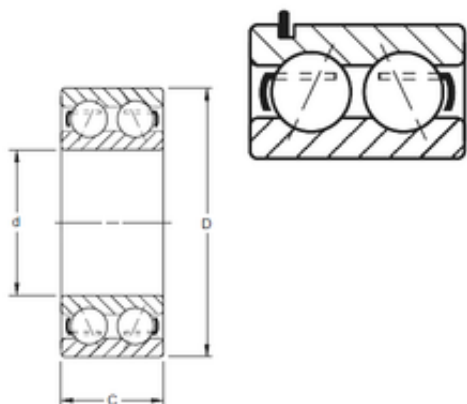

PRECISION BEARING CORP

80 mm x 140 mm x 44,45 mm Timken 5216G
PRB angular contact ball bearings

Bearing No. 5216G PRB

Size	80x140x44.45 mm
Bore Diameter	80 mm
Outer Diameter	140 mm
Width	44,45 mm
d	80 mm
D	140 mm
B	44,45 mm
C	44,45 mm
Angle (°)	30 °
Weight	2,962 Kg
Basic dynamic load rating (C)	168 kN

5216G PRB Bearing 2D drawings and 3D CAD models